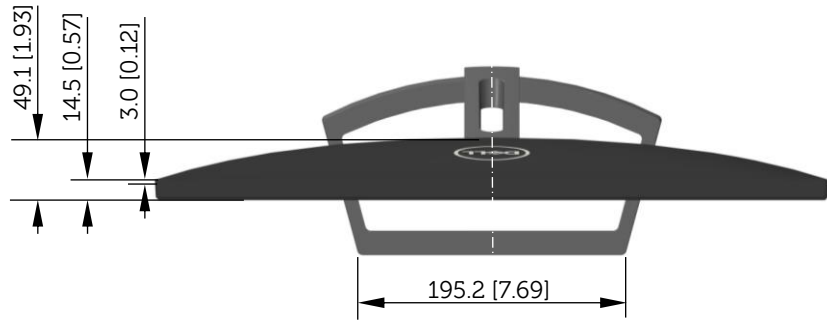

S2218H / S2218M Outline Dimension

Unit: mm (inch)
 Dimension: Nominal
 Scale: Not to scale

Back view of Monitor without stand

S2318H / S2318M Outline Dimension

Unit: mm (inch)
 Dimension: Nominal
 Scale: Not to scale

Back view of Monitor without stand