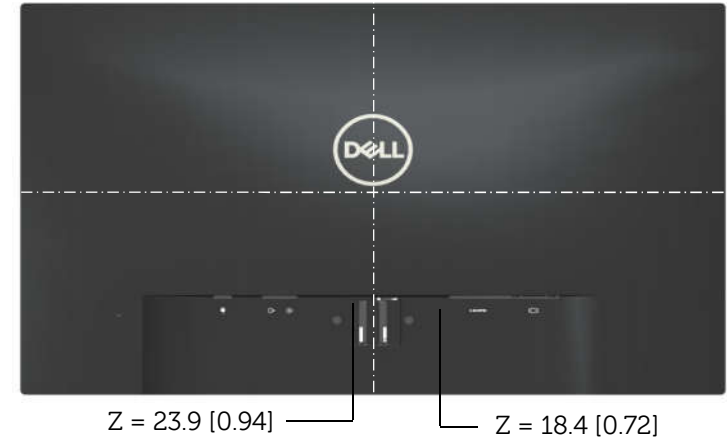

S2218H / S2218M Outline Dimension

Unit: mm (inch)
 Dimension: Nominal
 Scale: Not to scale

Back view of Monitor without stand

S2318H / S2318M Outline Dimension

Unit: mm (inch)
 Dimension: Nominal
 Scale: Not to scale

Back view of Monitor without stand